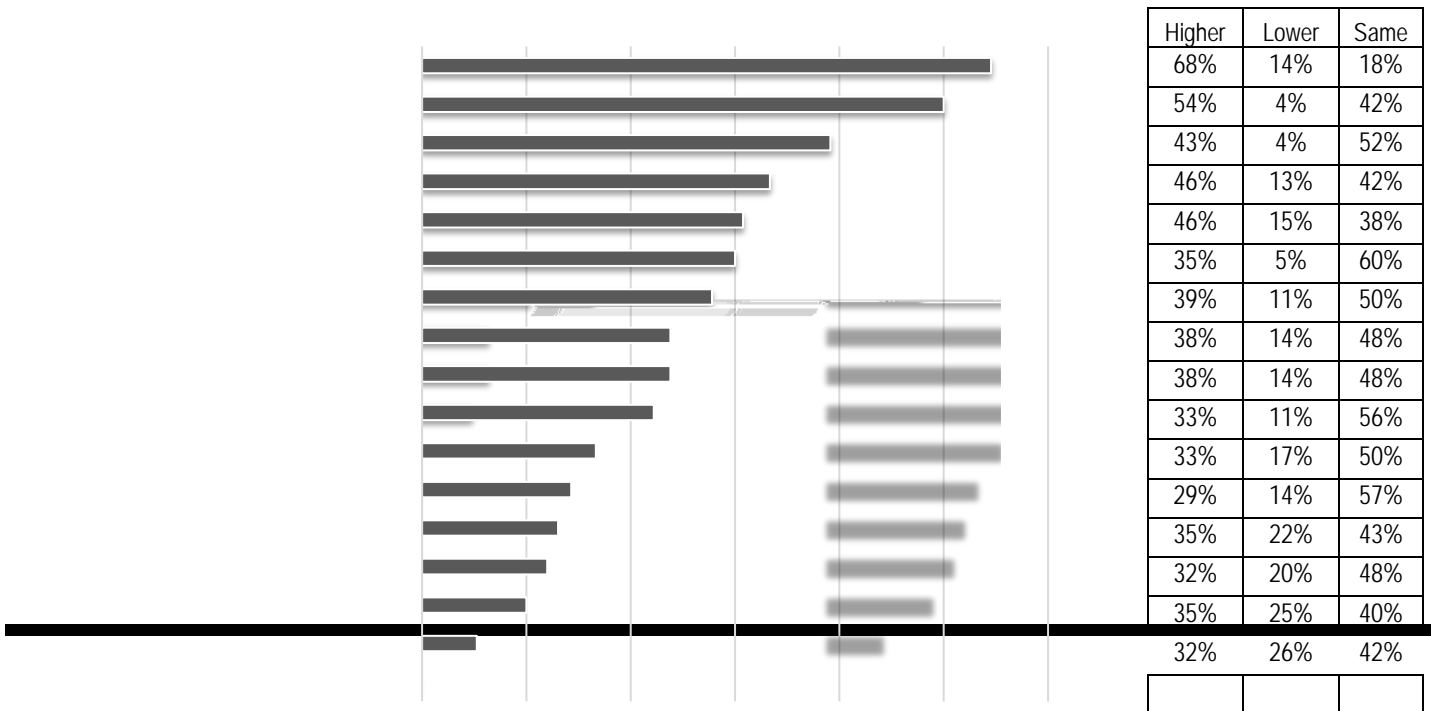

Total Responses: 32. Responses varied for some questions. Percentages are based on responses to each question and may not sum to 100 due to rounding.

*Net equals difference between number of "gher"nd "ower"respoes as percent of total.